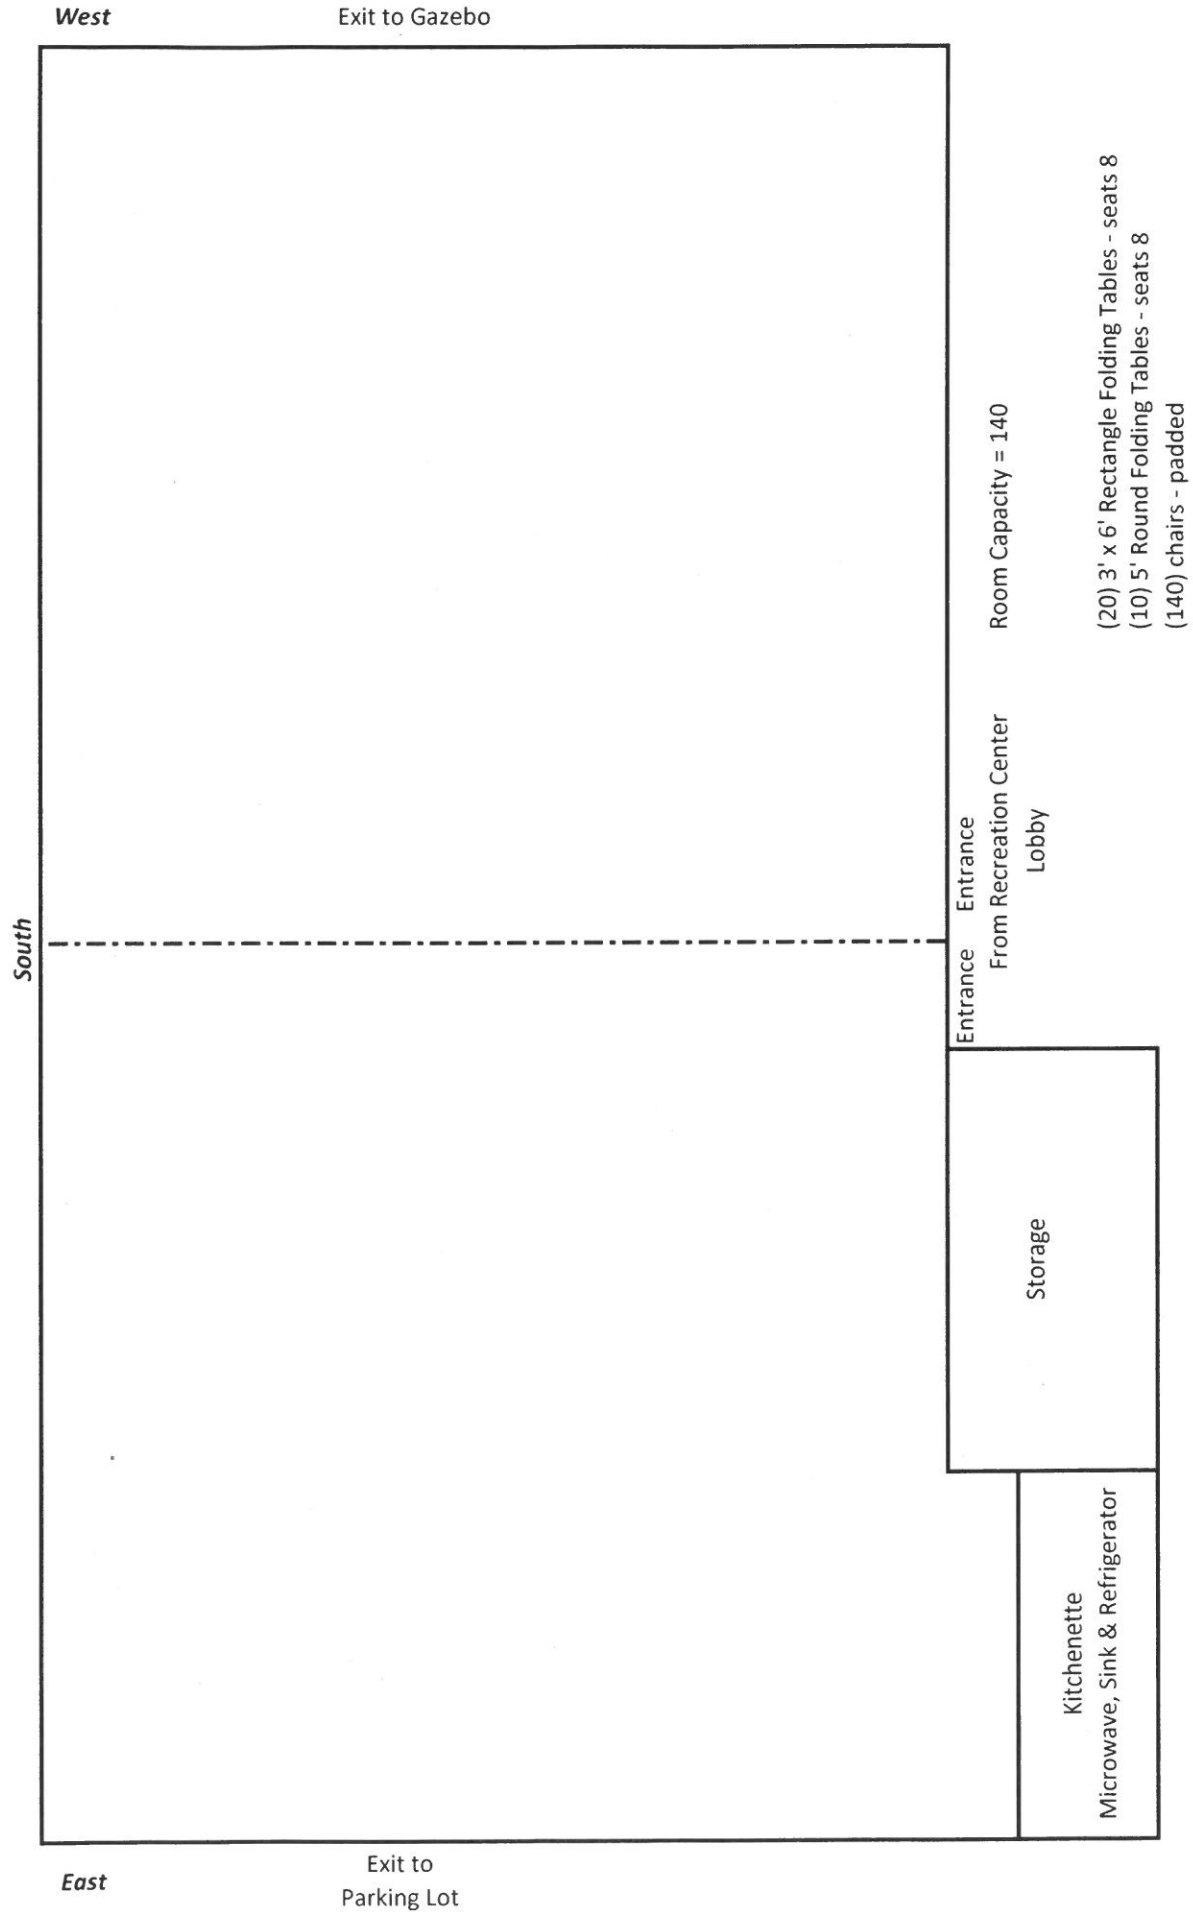

Name and Phone: _____

Rental Date: _____

Attendance: _____

West

Exit to Gazebo

South

East

Exit to
Parking Lot

Entrance
From Recreation Center
Lobby

Room Capacity = 140

- (20) 3' x 6' Rectangle Folding Tables - seats 8
- (10) 5' Round Folding Tables - seats 8
- (140) chairs - padded

Storage

Kitchenette
Microwave, Sink & Refrigerator