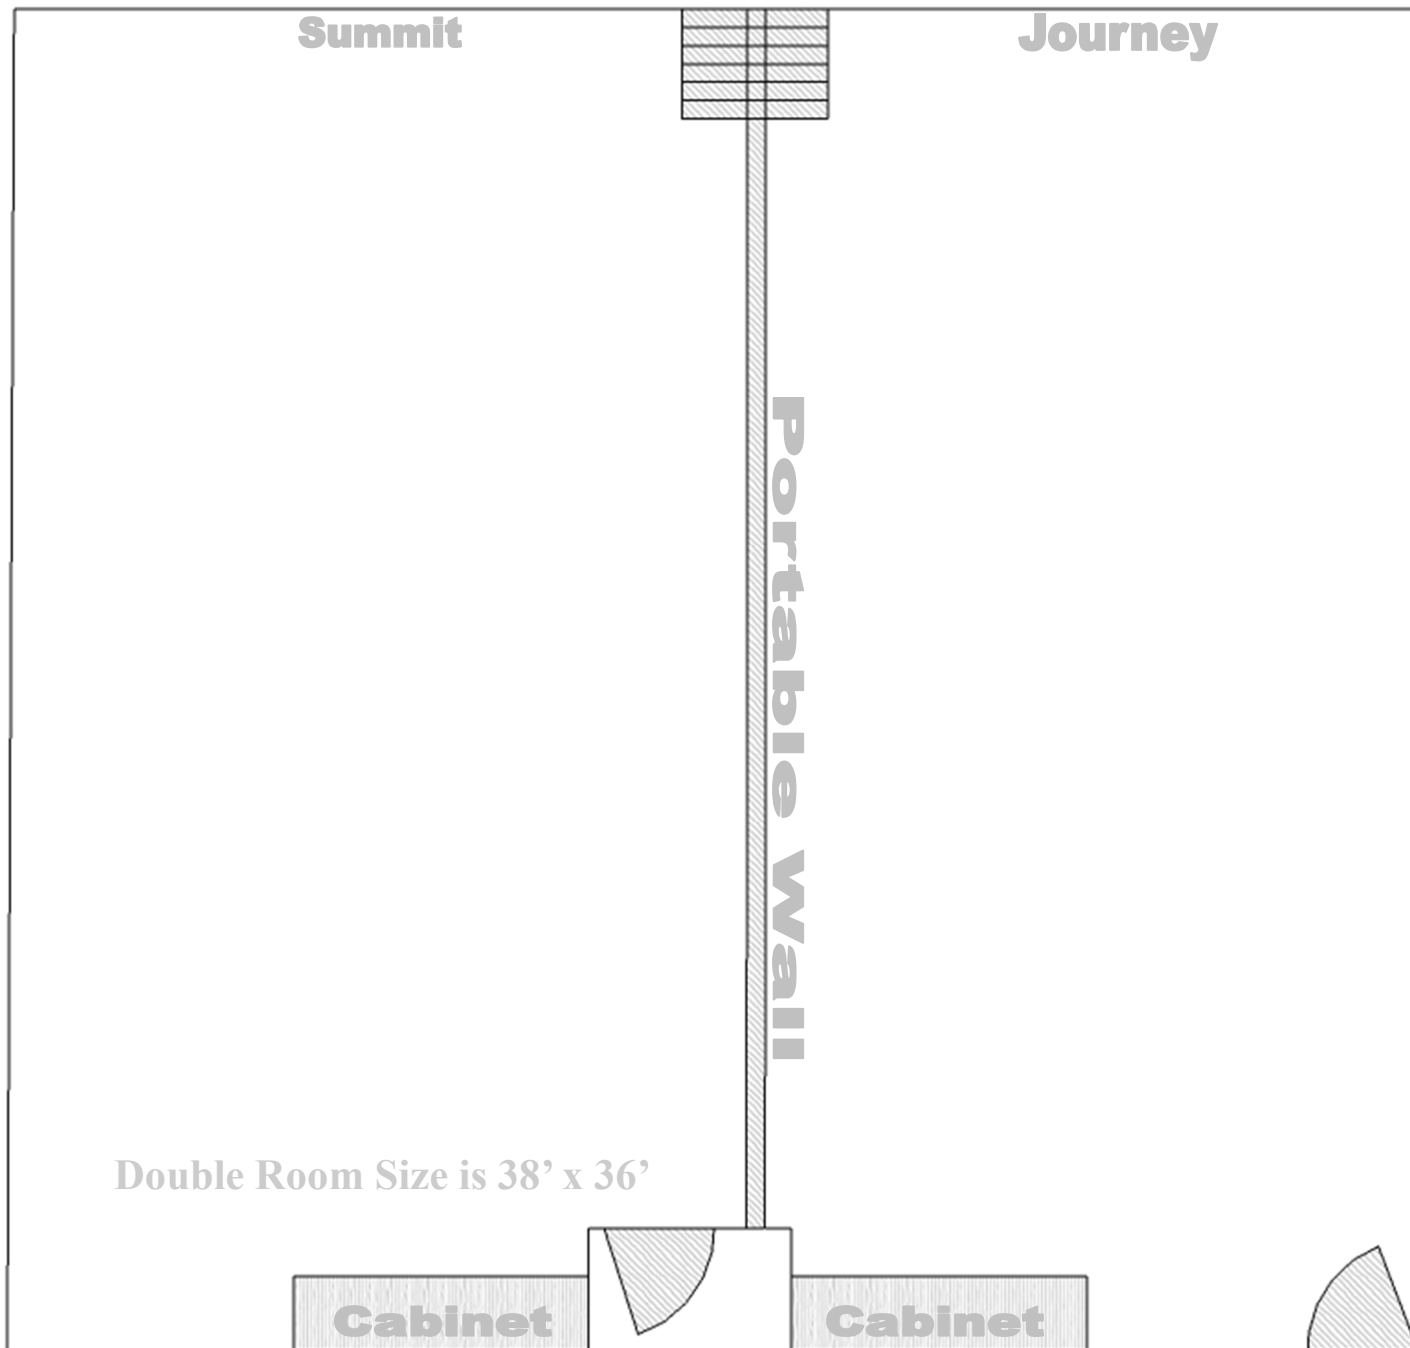

North Classrooms

5' Diameter Round Tables (Seats 8)
8 Tables Available (Maximum)

2 1/2' x 6' Rectangular Tables (Seats 6)
12 Tables Available (Maximum)

2 1/2' x 8' Rectangular Tables (Seats 8)
4 Tables Available (Maximum)

2 1/2' x 2 1/2' Square Tables (Seats 4)
5 Tables Available (Maximum)

In addition a single 4' Round Table
is available for special request.